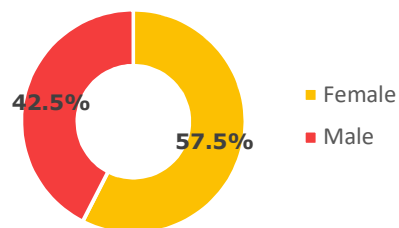

ECONOMIC INDICATORS

Indicators	Value
GDP growth (annual %)	3.1
GDP per capita (current US\$)	516
Unemployment rate (%)	3.2

EDUCATION

Net enrolment rate, Primary education

■ Male ■ Female ■ Both sexes

ADULTS LACKING LITERACY SKILLS

Total

2,556,074

Share

■ Female
■ Male

DEMOGRAPHICS

Total population

8,141,000

Median age of population

18.8

Population growth

2

Adults by age (thousands)

■ 65 years or older
■ 25-64 years
■ 15-24 years

Out-of-school

■ Both sexes ■ Female ■ Male

Adult literacy rate (15+)