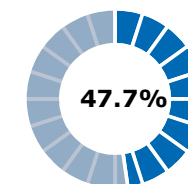

Total

2,556,074

Share

■ Female
■ Male

DEMOGRAPHICS

Total population

8,141,000

Median age of population

18.8

Population growth

2

Adults by age (thousands)

■ 65 years or older
■ 25-64 years
■ 15-24 years

Out-of-school

■ Both sexes ■ Female ■ Male

Adult literacy rate (15+)

Both

Female

Male

LITERACY RATES BY AGE

EDUCATION FUNDING

Government expenditure on education (% GDP)

9.09

Government expenditure on ALE (% expenditure on education)