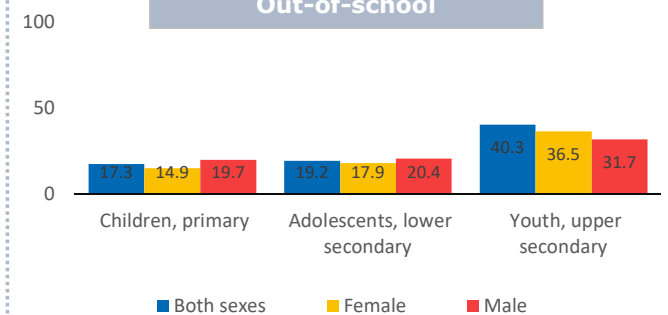

Total

2,556,074

Share

■ Female
■ Male

DEMOGRAPHICS

Total population

8,141,000

Median age of population

18.8

Population growth

2

Adults by age (thousands)

■ 65 years or older
■ 25-64 years
■ 15-24 years

Out-of-school

■ Both sexes ■ Female ■ Male

Adult literacy rate (15+)

Both

Female

Male

LITERACY RATES BY AGE

EDUCATION FUNDING

Government expenditure on education (% GDP)

9.09

Government expenditure on ALE (% expenditure on education)