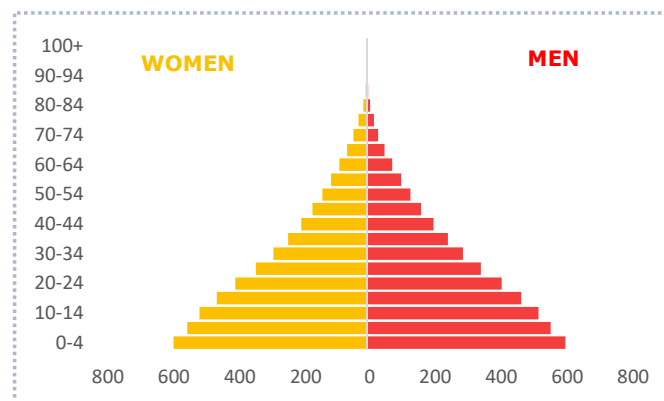

ECONOMIC INDICATORS

Indicators	Value
GDP growth (annual %)	3.1
GDP per capita (current US\$)	516
Unemployment rate (%)	3.2

EDUCATION

Net enrolment rate, Primary education

■ Male ■ Female ■ Both sexes

ADULTS LACKING LITERACY SKILLS

Total

2,556,074

Share

■ Female
■ Male

DEMOGRAPHICS

Total population

8,141,000

Median age of population

18.8

Population growth

2

Adults by age (thousands)

■ 65 years or older
■ 25-64 years
■ 15-24 years

Out-of-school

■ Both sexes ■ Female ■ Male

Adult literacy rate (15+)