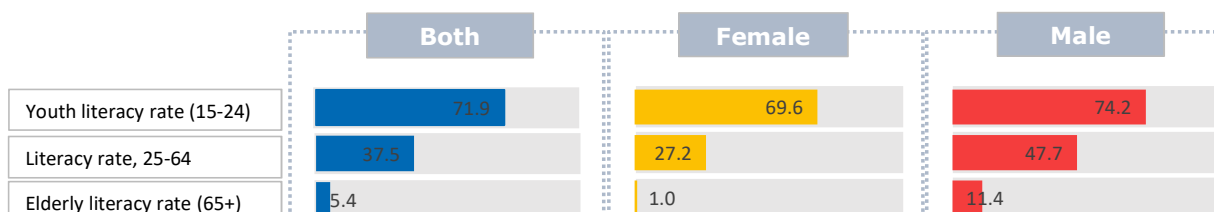

18.8

Population growth

2

Adults by age (thousands)

■ 65 years or older
■ 25-64 years
■ 15-24 years

Out-of-school

■ Both sexes ■ Female ■ Male

Adult literacy rate (15+)

Both

Female

Male

LITERACY RATES BY AGE

EDUCATION FUNDING

Government expenditure on education (% GDP)

9.09

Government expenditure on ALE (% expenditure on education)