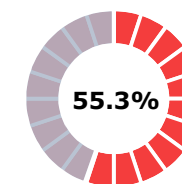

Total

2,556,074

Share

■ Female
■ Male

DEMOGRAPHICS

Total population

8,141,000

Median age of population

18.8

Population growth

2

Adults by age (thousands)

■ 65 years or older
■ 25-64 years
■ 15-24 years

Out-of-school

■ Both sexes ■ Female ■ Male

Adult literacy rate (15+)

Both

Female

Male

LITERACY RATES BY AGE

EDUCATION FUNDING

Government expenditure on education (% GDP)

9.09

Government expenditure on ALE (% expenditure on education)