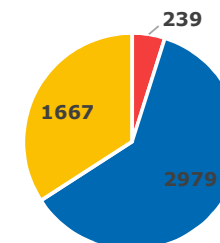

ECONOMIC INDICATORS

Indicators	Value
GDP growth (annual %)	3.1
GDP per capita (current US\$)	516
Unemployment rate (%)	3.2

EDUCATION

Net enrolment rate, Primary education

■ Male ■ Female ■ Both sexes

ADULTS LACKING LITERACY SKILLS

Total

2,556,074

Share

■ Female
■ Male

DEMOGRAPHICS

Total population

8,141,000

Median age of population

18.8

Population growth

2

Adults by age (thousands)

■ 65 years or older
■ 25-64 years
■ 15-24 years

Out-of-school

■ Both sexes ■ Female ■ Male

Adult literacy rate (15+)