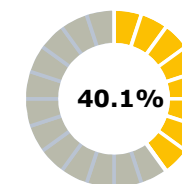

ECONOMIC INDICATORS

Indicators	Value
GDP growth (annual %)	3.1
GDP per capita (current US\$)	516
Unemployment rate (%)	3.2

EDUCATION

Net enrolment rate, Primary education

■ Male ■ Female ■ Both sexes

ADULTS LACKING LITERACY SKILLS

18.8

Population growth

2

Adults by age (thousands)

■ 65 years or older
■ 25-64 years
■ 15-24 years

Out-of-school

■ Both sexes ■ Female ■ Male

Adult literacy rate (15+)

Both

Female

Male

LITERACY RATES BY AGE

EDUCATION FUNDING

Government expenditure on education (% GDP)

9.09

Government expenditure on ALE (% expenditure on education)