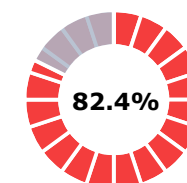

ECONOMIC INDICATORS

Indicators	Value
GDP growth (annual %)	8.9
GDP per capita (current US$)	2277
Unemployment rate (%)	6.5

EDUCATION

Net enrolment rate, Primary education

Male Female Both sexes

ADULTS LACKING LITERACY SKILLS

Total

266,180,342

Share

DEMOGRAPHICS

Total population

1,393,409,00

Median age of population

27.6

Population growth

1

Adults by age (thousands)

- 65 years or older
- 25-64 years
- 15-24 years

Out-of-school

Adult literacy rate (15+)

Both

Female

Male

LITERACY RATES BY AGE

EDUCATION FUNDING

Government expenditure on education (% GDP)

4.47

Government expenditure on ALE (% expenditure on education)

Grand Total