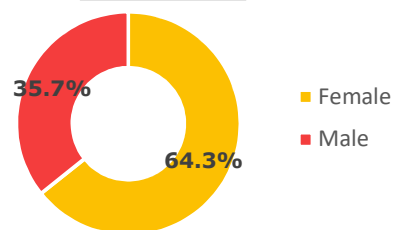

ECONOMIC INDICATORS

Indicators	Value
GDP growth (annual %)	8.9
GDP per capita (current US\$)	2277
Unemployment rate (%)	6.5

EDUCATION

Net enrolment rate, Primary education

Male Female Both sexes

ADULTS LACKING LITERACY SKILLS

Total

266,180,342

Share

DEMOGRAPHICS

Total population

1,393,409,00

Median age of population

27.6