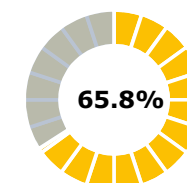

ECONOMIC INDICATORS

Indicators	Value
GDP growth (annual %)	8.9
GDP per capita (current US\$)	2277
Unemployment rate (%)	6.5

EDUCATION

Net enrolment rate, Primary education

Male Female Both sexes

ADULTS LACKING LITERACY SKILLS

Total

266,180,342

Share

DEMOGRAPHICS

Total population

1,393,409,00

Median age of population

27.6

Population growth

1

Adults by age (thousands)

- 65 years or older
- 25-64 years
- 15-24 years

Out-of-school

Adult literacy rate (15+)

Both

Female