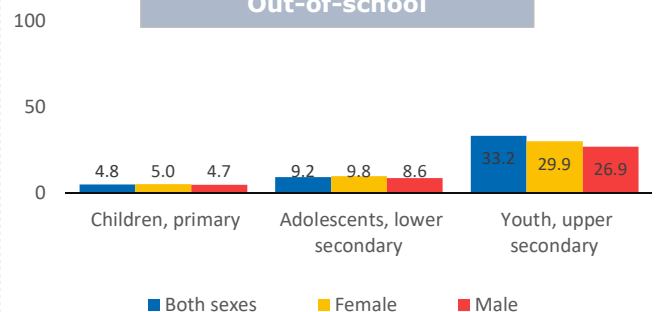

Total

266,180,342

Share

DEMOGRAPHICS

Total population

1,393,409,00

Median age of population

27.6

Population growth

1

Adults by age (thousands)

- 65 years or older
- 25-64 years
- 15-24 years

Out-of-school

Adult literacy rate (15+)

Both

Female