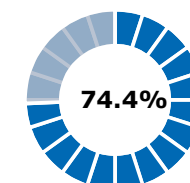

Total

266,180,342

Share

DEMOGRAPHICS

Total population

1,393,409,00

Median age of population

27.6

Population growth

1

Adults by age (thousands)

- 65 years or older
- 25-64 years
- 15-24 years

Out-of-school

Adult literacy rate (15+)

Both

Female