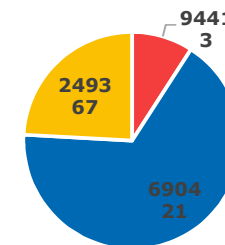

ECONOMIC INDICATORS

Indicators	Value
GDP growth (annual %)	8.9
GDP per capita (current US\$)	2277
Unemployment rate (%)	6.5

EDUCATION

Net enrolment rate, Primary education

Male Female Both sexes

ADULTS LACKING LITERACY SKILLS

Total

266,180,342

Share

DEMOGRAPHICS

Total population

1,393,409,00

Median age of population

27.6

Population growth

1

Adults by age (thousands)

- 65 years or older
- 25-64 years
- 15-24 years

Out-of-school

Adult literacy rate (15+)

Both

Female