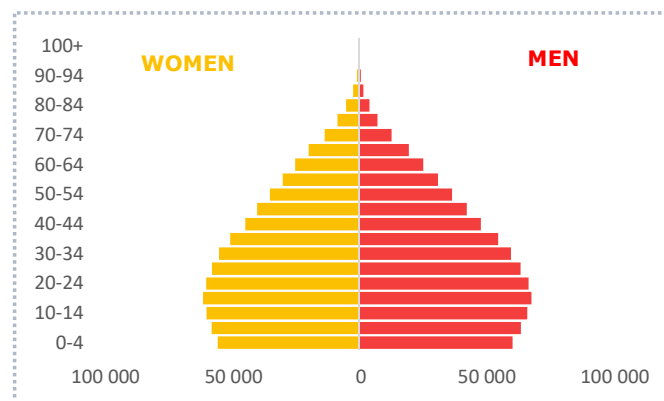

ECONOMIC INDICATORS

Indicators	Value
GDP growth (annual %)	8.9
GDP per capita (current US\$)	2277
Unemployment rate (%)	6.5

EDUCATION

Net enrolment rate, Primary education

Male Female Both sexes

ADULTS LACKING LITERACY SKILLS

Total

266,180,342

Share

DEMOGRAPHICS

Total population

1,393,409,00

Median age of population

27.6

Population growth

1

Adults by age (thousands)

- 65 years or older
- 25-64 years
- 15-24 years

Out-of-school

Adult literacy rate (15+)

Both

Female