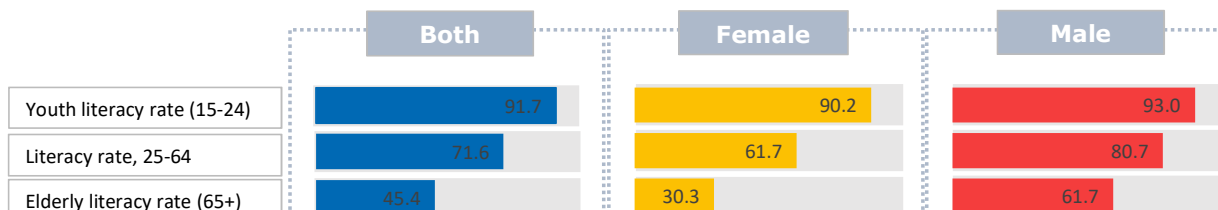

LITERACY RATES BY AGE

EDUCATION FUNDING

Government expenditure on education (% GDP)

4.47

Government expenditure on ALE (% expenditure on education)

Grand Total