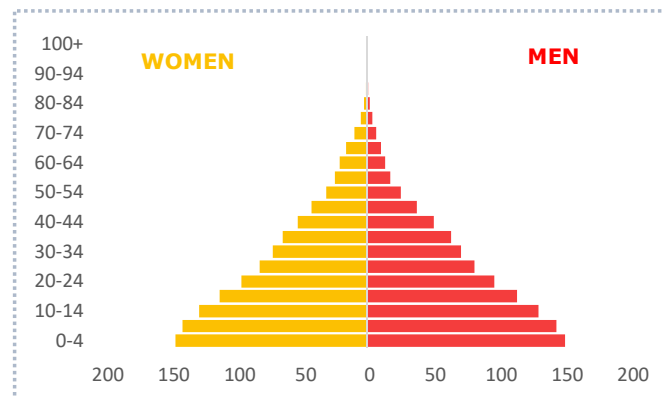

ECONOMIC INDICATORS

Indicators	Value
GDP growth (annual %)	3.8
GDP per capita (current US\$)	813
Unemployment rate (%)	3.2

EDUCATION

Net enrolment rate, Primary education

■ Male ■ Female ■ Both sexes

ADULTS LACKING LITERACY SKILLS

Total
553,640

DEMOGRAPHICS

Total population

2,015,000

Median age of population

18.3

Population growth

2.4