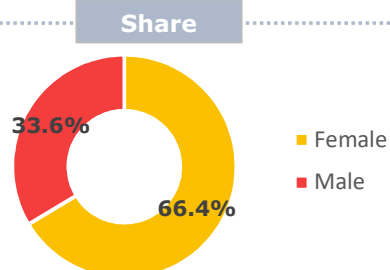

ECONOMIC INDICATORS

Indicators	Value
GDP growth (annual %)	3.8
GDP per capita (current US\$)	813
Unemployment rate (%)	3.2

EDUCATION

Net enrolment rate, Primary education

■ Male ■ Female ■ Both sexes

ADULTS LACKING LITERACY SKILLS

Total
553,640

DEMOGRAPHICS

Total population

2,015,000

Median age of population

18.3

Population growth

2.4