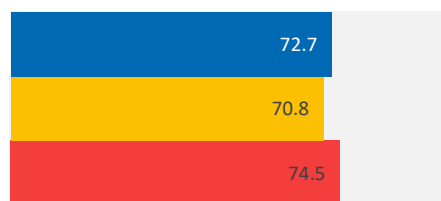

ECONOMIC INDICATORS

Indicators	Value
GDP growth (annual %)	3.8
GDP per capita (current US\$)	813
Unemployment rate (%)	3.2

EDUCATION

Net enrolment rate, Primary education

■ Male ■ Female ■ Both sexes

ADULTS LACKING LITERACY SKILLS

Total
553,640

DEMOGRAPHICS

Total population

2,015,000

Median age of population

18.3

Population growth

2.4