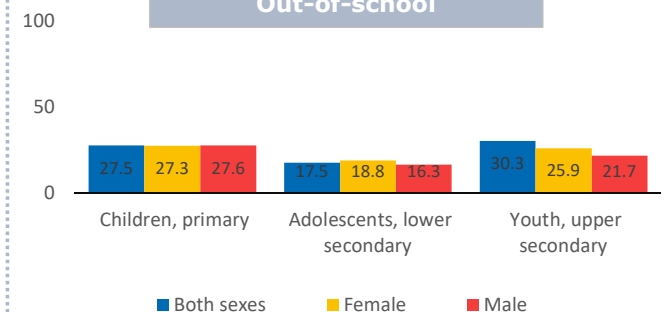

Total
553,640

DEMOGRAPHICS

Total population

2,015,000

Median age of population

18.3

Population growth

2.4

Adults by age (thousands)

■ 65 years or older
■ 25-64 years
■ 15-24 years

Out-of-school

Adult literacy rate (15+)

LITERACY RATES BY AGE

EDUCATION FUNDING

Government expenditure on education (% GDP)

2.71