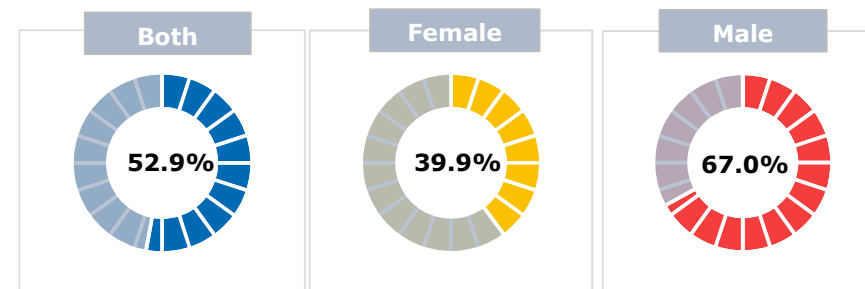

Total
553,640

DEMOGRAPHICS

Total population

2,015,000

Median age of population

18.3

Population growth

2.4

Adults by age (thousands)

■ 65 years or older
■ 25-64 years
■ 15-24 years

Out-of-school

Adult literacy rate (15+)

LITERACY RATES BY AGE

EDUCATION FUNDING

Government expenditure on education (% GDP)

2.71