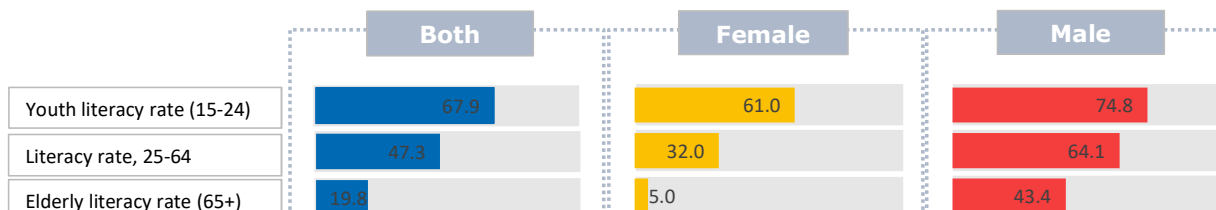

Total
553,640

DEMOGRAPHICS

Total population

2,015,000

Median age of population

18.3

Population growth

2.4

Adults by age (thousands)

■ 65 years or older
■ 25-64 years
■ 15-24 years

Out-of-school

Adult literacy rate (15+)

LITERACY RATES BY AGE

EDUCATION FUNDING

Government expenditure on education (% GDP)

2.71