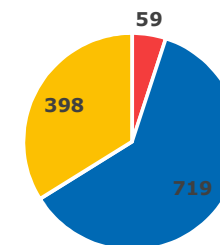

ECONOMIC INDICATORS

Indicators	Value
GDP growth (annual %)	3.8
GDP per capita (current US\$)	813
Unemployment rate (%)	3.2

EDUCATION

Net enrolment rate, Primary education

■ Male ■ Female ■ Both sexes

ADULTS LACKING LITERACY SKILLS

Total
553,640

DEMOGRAPHICS

Total population

2,015,000

Median age of population

18.3

Population growth

2.4

Adults by age (thousands)

■ 65 years or older
■ 25-64 years
■ 15-24 years

Out-of-school

Adult literacy rate (15+)

LITERACY RATES BY AGE

EDUCATION FUNDING

Government expenditure on education (% GDP)

2.71