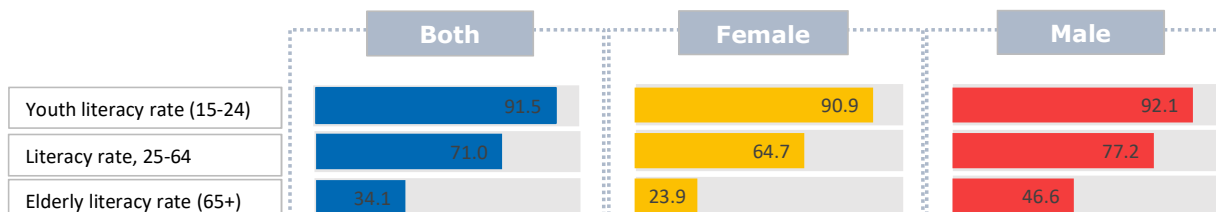

# 1.9

Adults by age (thousands)

■ 65 years or older  
■ 25-64 years  
■ 15-24 years

## Adult literacy rate (15+)

Both

Female

Male

## LITERACY RATES BY AGE