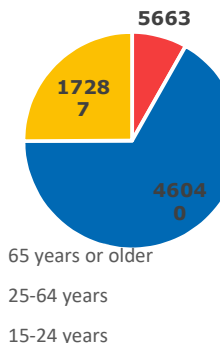

## DEMOGRAPHICS

Total population

# 104,258,000

Median age of population

# 23.9

Population growth

# 1.9

Adults by age (thousands)

■ 65 years or older  
■ 25-64 years  
■ 15-24 years