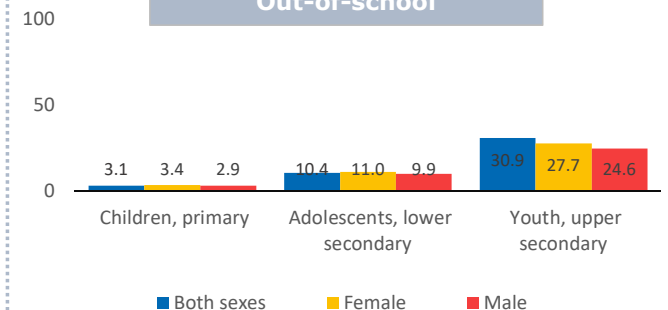

Out-of-school

■ Both sexes ■ Female ■ Male

Adult literacy rate (15+)

Both

Female

Male