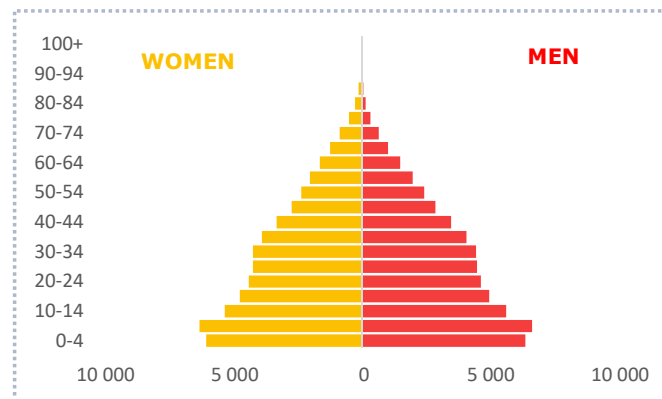

### Net enrolment rate, Primary education

■ Male ■ Female ■ Both sexes

## ADULTS LACKING LITERACY SKILLS

Total

## DEMOGRAPHICS

Total population

# 104,258,000

Median age of population