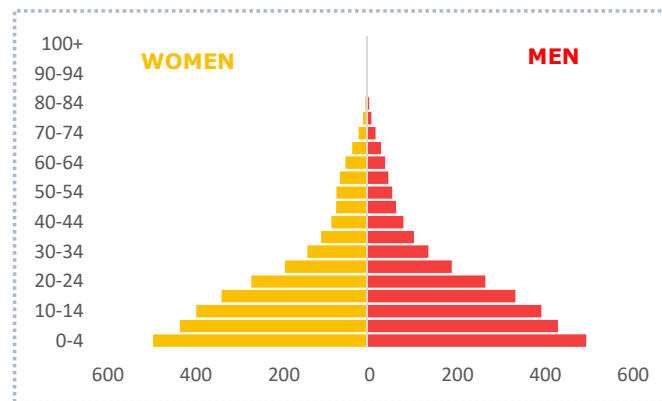

ECONOMIC INDICATORS

Indicators	Value
GDP growth (annual %)	0.9
GDP per capita (current US\$)	511
Unemployment rate (%)	4.3

EDUCATION

Net enrolment rate, Primary education

ADULTS LACKING LITERACY SKILLS

Total
1,704,595

DEMOGRAPHICS

Total population

4,920,000

Median age of population

14.7

Population growth

1.9

Adults by age (thousands)