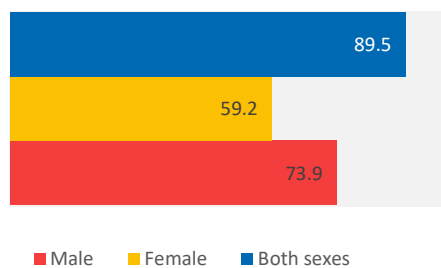

ECONOMIC INDICATORS

Indicators	Value
GDP growth (annual %)	0.9
GDP per capita (current US\$)	511
Unemployment rate (%)	4.3

EDUCATION

Net enrolment rate, Primary education

ADULTS LACKING LITERACY SKILLS

Total
1,704,595

DEMOGRAPHICS

Total population

4,920,000

Median age of population

14.7

Population growth

1.9

Adults by age (thousands)