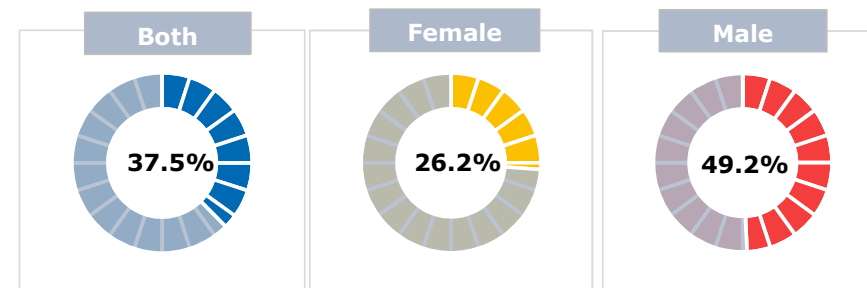

Adult literacy rate (15+)