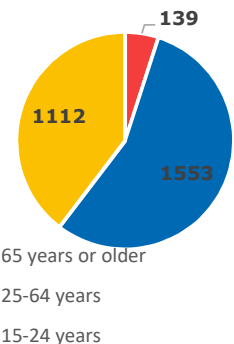

ECONOMIC INDICATORS

Indicators	Value
GDP growth (annual %)	0.9
GDP per capita (current US\$)	511
Unemployment rate (%)	4.3

EDUCATION

Net enrolment rate, Primary education

ADULTS LACKING LITERACY SKILLS

Total
1,704,595

DEMOGRAPHICS

Total population

4,920,000

Median age of population

14.7

Population growth

1.9

Adults by age (thousands)