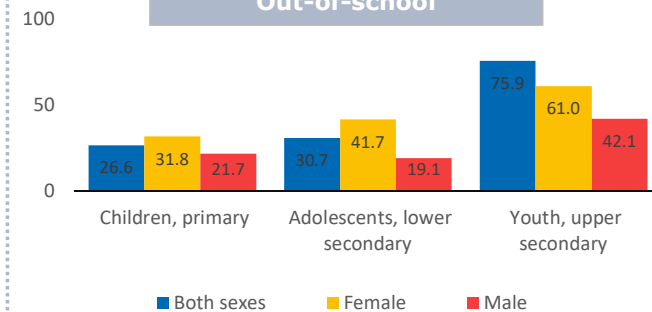

DEMOGRAPHICS

Total population

4,920,000

Median age of population

14.7

Population growth

1.9

Adults by age (thousands)

Out-of-school

Adult literacy rate (15+)

LITERACY RATES BY AGE

EDUCATION FUNDING

Government expenditure on education (% GDP)

2.17

Government expenditure on ALE (% expenditure on education)

Grand Total