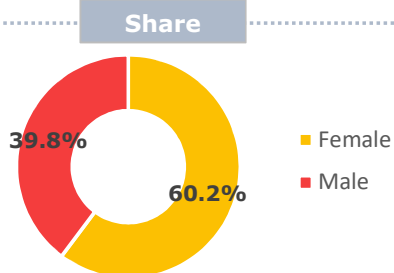

ECONOMIC INDICATORS

Indicators	Value
GDP growth (annual %)	0.9
GDP per capita (current US\$)	511
Unemployment rate (%)	4.3

EDUCATION

Net enrolment rate, Primary education

ADULTS LACKING LITERACY SKILLS

Total
1,704,595

DEMOGRAPHICS

Total population

4,920,000

Median age of population

14.7

Population growth

1.9

Adults by age (thousands)